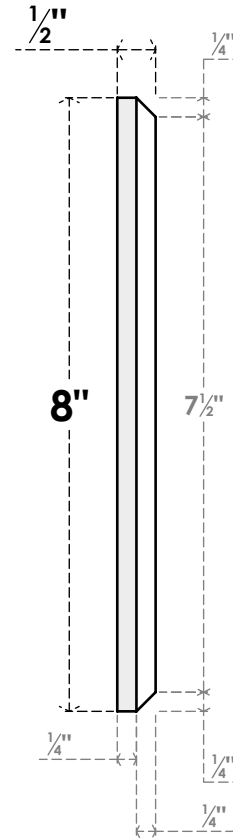

ROSP080X080X050SDG03

8"W X 8"H X 1/2"P STANDARD SEDGWICK BULLSEYE ROSETTE WITH BEVELED EDGE, ARCHITECTURAL GRADE PVC

FRONT

SIDE

EKENA MILLWORK
2300 WEST MAIN ST.
CLARKSVILLE, TX 75426
TOLL FREE: 866-607-0453
WWW.EKENAMILLWORK.COM

NOTES

1. INSTALLATION TO BE COMPLETED IN ACCORDANCE WITH MANUFACTURER'S SPECIFICATIONS.
2. DRAWING MAY NOT BE TO SCALE
3. THIS DRAWING IS INTENDED FOR DESIGN AND PLANNING PURPOSES ONLY.
4. ALL INFORMATION CONTAINED HEREIN WAS CURRENT AT THE TIME OF DEVELOPMENT BUT MUST BE REVIEWED AND APPROVED BY THE PRODUCT MANUFACTURER TO BE CONSIDERED ACCURATE.
5. ARCHITECTURAL GRADE PVC PRODUCTS ARE MADE FROM EXPANDED CELLULAR PVC AND COME NATURALLY WHITE BUT MAY BE PAINTED