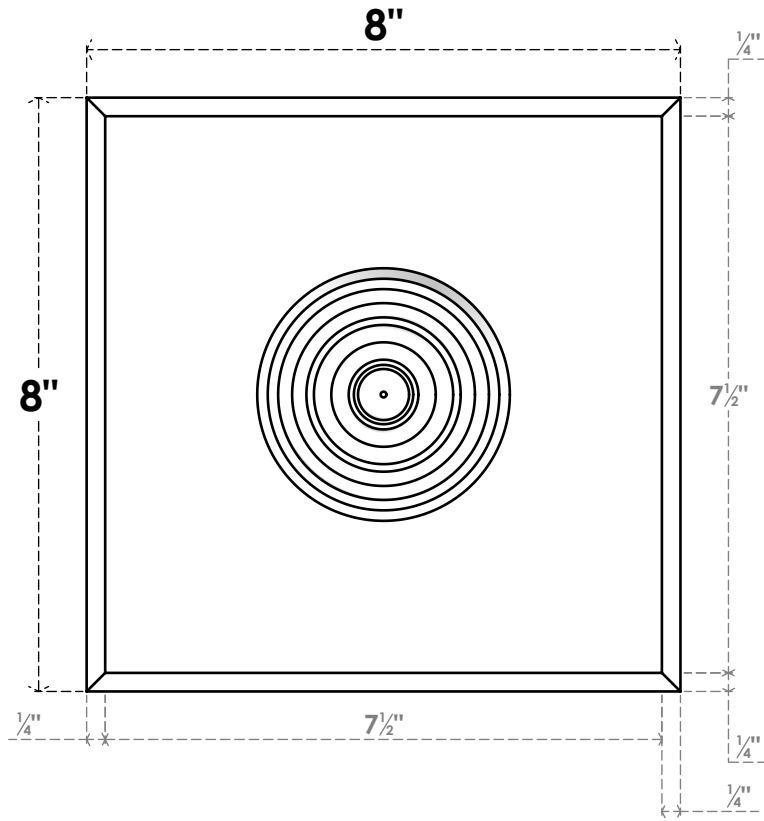

ROSP080X080X050SDG03

8"W X 8"H X 1/2"P STANDARD SEDGWICK BULLSEYE ROSETTE WITH BEVELED EDGE, ARCHITECTURAL GRADE PVC

FRONT

SIDE

EKENA MILLWORK
2300 WEST MAIN ST.
CLARKSVILLE, TX 75426
TOLL FREE: 866-607-0453
WWW.EKENAMILLWORK.COM

NOTES

1. INSTALLATION TO BE COMPLETED IN ACCORDANCE WITH MANUFACTURER'S SPECIFICATIONS.
2. DRAWING MAY NOT BE TO SCALE
3. THIS DRAWING IS INTENDED FOR DESIGN AND PLANNING PURPOSES ONLY.
4. ALL INFORMATION CONTAINED HEREIN WAS CURRENT AT THE TIME OF DEVELOPMENT BUT MUST BE REVIEWED AND APPROVED BY THE PRODUCT MANUFACTURER TO BE CONSIDERED ACCURATE.
5. ARCHITECTURAL GRADE PVC PRODUCTS ARE MADE FROM EXPANDED CELLULAR PVC AND COME NATURALLY WHITE BUT MAY BE PAINTED